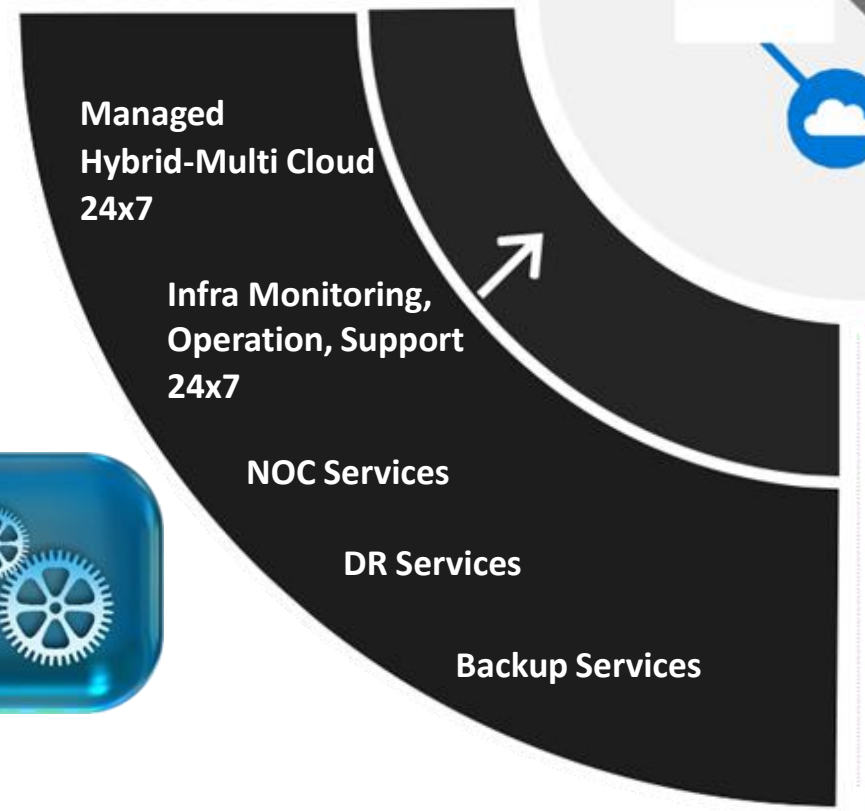

Managed Services

DBA Services

Oracle Services / Technologies

Ransomware Protection

- Oracle Cloud Infrastructure
- ZDLRA (Data Recovery Appliance)
- Oracle Key Vault
- Oracle Security Monitoring and Analytics Cloud Service